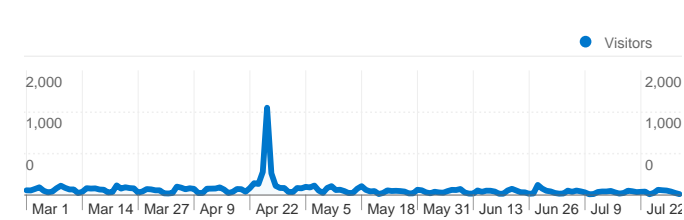

Site Usage

16,028 Visits

50.05% Bounce Rate

56,043 Pageviews

00:03:24 Avg. Time on Site

3.50 Pages/Visit

53.01% % New Visits

Visitors Overview

Visitors Overview

Visitors
8,994

8,994 people visited this site

16,028 Visits

8,994 Absolute Unique Visitors

56,043 Pageviews

3.50 Average Pageviews

00:03:24 Time on Site

8,994 people visited this site

16,028 Visits

8,994 Absolute Unique Visitors

56,043 Pageviews

3.50 Average Pageviews

00:03:24 Time on Site

50.05% Bounce Rate

53.01% New Visits

16,028 visits came from 39 countries/territories

Site Usage						
Visits	Pages/Visit	Avg. Time on Site	% New Visits	Bounce Rate		
16,028 % of Site Total: 100.00%	3.50 Site Avg: 3.50 (0.00%)	00:03:24 Site Avg: 00:03:24 (0.00%)	53.04% Site Avg: 53.01% (0.07%)	50.05% Site Avg: 50.05% (0.00%)		
Country/Territory	Visits	Pages/Visit	Avg. Time on Site	% New Visits	Bounce Rate	
Brazil	15,736	3.52	00:03:26	52.40%	49.54%	
Portugal	51	1.51	00:01:12	84.31%	72.55%	
United States	47	2.45	00:01:01	95.74%	85.11%	
China	31	1.00	00:00:00	100.00%	100.00%	
Germany	26	1.23	00:00:33	100.00%	92.31%	
Ireland	25	1.00	00:00:00	100.00%	100.00%	
Mozambique	16	1.81	00:03:55	93.75%	87.50%	
Japan	9	11.00	00:07:42	66.67%	55.56%	
France	8	2.75	00:01:55	87.50%	62.50%	