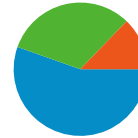

Visitors Overview

Visitors
8,994

8,994 people visited this site

16,028 Visits

8,994 Absolute Unique Visitors

56,043 Pageviews

3.50 Average Pageviews

00:03:24 Time on Site

50.05% Bounce Rate

53.01% New Visits

Technical Profile

Browser	Visits	% visits
Internet Explorer	11,321	70.63%
Firefox	3,305	20.62%
Chrome	1,090	6.80%
Safari	180	1.12%
Opera	67	0.42%

Connection Speed	Visits	% visits
Unknown	9,343	58.29%
DSL	4,835	30.17%
T1	1,048	6.54%
Dialup	461	2.88%
Cable	339	2.12%

All traffic sources sent a total of 16,028 visits

-  31.78% Direct Traffic
-  12.80% Referring Sites
-  55.42% Search Engines

- Search Engines
8,883.00 (55.42%)
- Direct Traffic
5,094.00 (31.78%)
- Referring Sites
2,051.00 (12.80%)