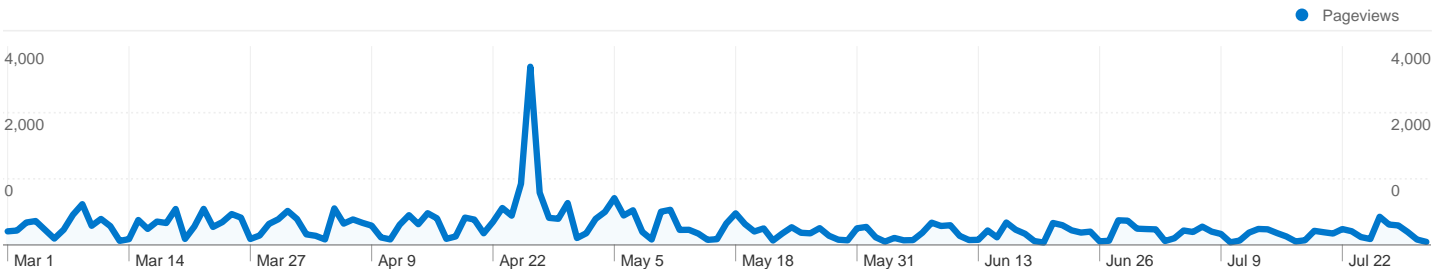

Pages on this site were viewed a total of 56,043 times

56,043 Pageviews

37,813 Unique Views

50.05% Bounce Rate

Top Content

Pages	Pageviews	% Pageviews
/	15,870	28.32%
/index.php/comite.html	2,251	4.02%
/index.php/ferramentas.html	2,047	3.65%
/index.php/planorecursoshidricos.html	1,671	2.98%
/index.php/aco.es.html	1,443	2.57%