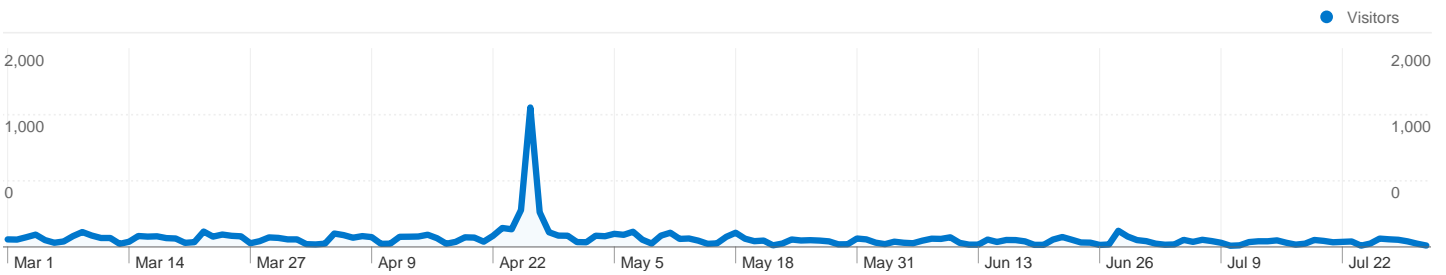

Site Usage

16,028 Visits

50.05% Bounce Rate

56,043 Pageviews

00:03:24 Avg. Time on Site

3.50 Pages/Visit

53.01% % New Visits

Visitors Overview

Visitors Overview

Visitors
8,994

8,994 people visited this site

16,028 Visits

8,994 Absolute Unique Visitors

56,043 Pageviews

3.50 Average Pageviews

00:03:24 Time on Site

8,994 people visited this site

16,028 Visits

8,994 Absolute Unique Visitors

56,043 Pageviews

3.50 Average Pageviews

00:03:24 Time on Site

50.05% Bounce Rate

53.01% New Visits

16,028 visits came from 39 countries/territories

Site Usage						
Visits	Pages/Visit	Avg. Time on Site	% New Visits	Bounce Rate		
16,028 % of Site Total: 100.00%	3.50 Site Avg: 3.50 (0.00%)	00:03:24 Site Avg: 00:03:24 (0.00%)	53.04% Site Avg: 53.01% (0.07%)	50.05% Site Avg: 50.05% (0.00%)		
Country/Territory	Visits	Pages/Visit	Avg. Time on Site	% New Visits	Bounce Rate	
Brazil	15,736	3.52	00:03:26	52.40%	49.54%	
Portugal	51	1.51	00:01:12	84.31%	72.55%	
United States	47	2.45	00:01:01	95.74%	85.11%	
China	31	1.00	00:00:00	100.00%	100.00%	
Germany	26	1.23	00:00:33	100.00%	92.31%	
Ireland	25	1.00	00:00:00	100.00%	100.00%	
Mozambique	16	1.81	00:03:55	93.75%	87.50%	
Japan	9	11.00	00:07:42	66.67%	55.56%	
France	8	2.75	00:01:55	87.50%	62.50%	