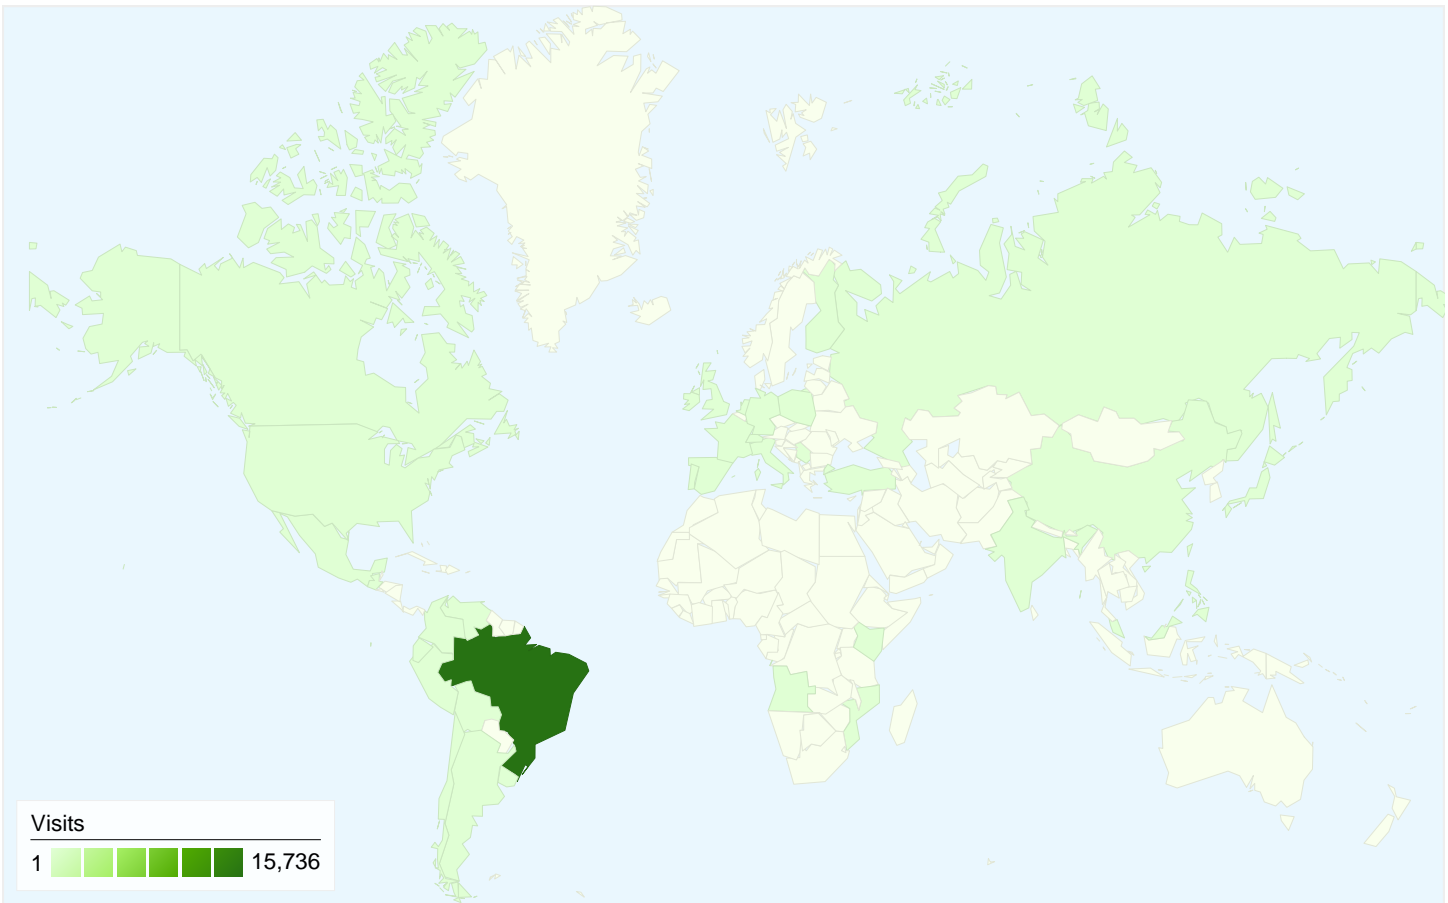

Visitors Overview

Visitors
8,994

8,994 people visited this site

16,028 Visits

8,994 Absolute Unique Visitors

56,043 Pageviews

3.50 Average Pageviews

00:03:24 Time on Site

All traffic sources sent a total of 16,028 visits

-  31.78% Direct Traffic
-  12.80% Referring Sites
-  55.42% Search Engines

- Search Engines
8,883.00 (55.42%)
- Direct Traffic
5,094.00 (31.78%)
- Referring Sites
2,051.00 (12.80%)

8,994 people visited this site

16,028 Visits

8,994 Absolute Unique Visitors

56,043 Pageviews

3.50 Average Pageviews

00:03:24 Time on Site

50.05% Bounce Rate

53.01% New Visits

16,028 visits came from 39 countries/territories

Site Usage						
Visits	Pages/Visit	Avg. Time on Site	% New Visits	Bounce Rate		
16,028 % of Site Total: 100.00%	3.50 Site Avg: 3.50 (0.00%)	00:03:24 Site Avg: 00:03:24 (0.00%)	53.04% Site Avg: 53.01% (0.07%)	50.05% Site Avg: 50.05% (0.00%)		
Country/Territory	Visits	Pages/Visit	Avg. Time on Site	% New Visits	Bounce Rate	
Brazil	15,736	3.52	00:03:26	52.40%	49.54%	
Portugal	51	1.51	00:01:12	84.31%	72.55%	
United States	47	2.45	00:01:01	95.74%	85.11%	
China	31	1.00	00:00:00	100.00%	100.00%	
Germany	26	1.23	00:00:33	100.00%	92.31%	
Ireland	25	1.00	00:00:00	100.00%	100.00%	
Mozambique	16	1.81	00:03:55	93.75%	87.50%	
Japan	9	11.00	00:07:42	66.67%	55.56%	
France	8	2.75	00:01:55	87.50%	62.50%	