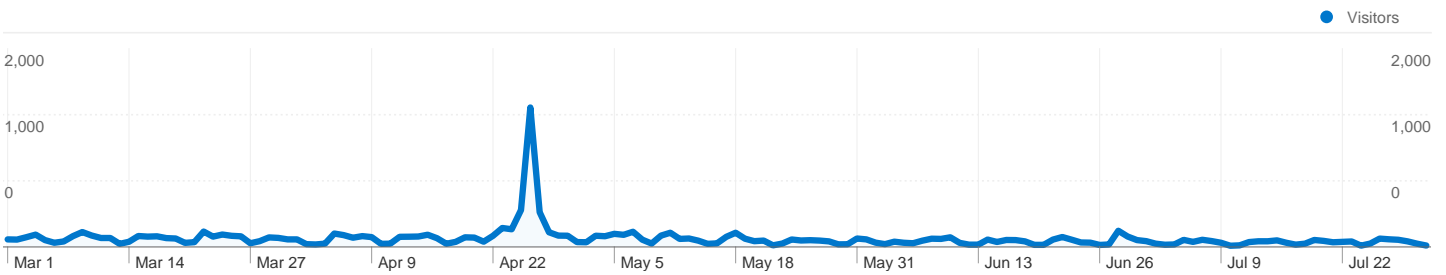

Site Usage

16,028 Visits

50.05% Bounce Rate

56,043 Pageviews

00:03:24 Avg. Time on Site

3.50 Pages/Visit

53.01% % New Visits

Visitors Overview

Visitors Overview

Visitors
8,994

8,994 people visited this site

16,028 Visits

8,994 Absolute Unique Visitors

56,043 Pageviews

3.50 Average Pageviews

00:03:24 Time on Site

All traffic sources sent a total of 16,028 visits

-  31.78% Direct Traffic
-  12.80% Referring Sites
-  55.42% Search Engines

- Search Engines
8,883.00 (55.42%)
- Direct Traffic
5,094.00 (31.78%)
- Referring Sites
2,051.00 (12.80%)

8,994 people visited this site

16,028 Visits

8,994 Absolute Unique Visitors

56,043 Pageviews

3.50 Average Pageviews

00:03:24 Time on Site

50.05% Bounce Rate

53.01% New Visits