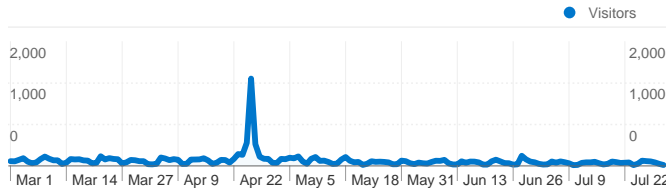

Site Usage

16,028 Visits

50.05% Bounce Rate

56,043 Pageviews

00:03:24 Avg. Time on Site

3.50 Pages/Visit

53.01% % New Visits

Visitors Overview

Visitors Overview

Visitors
8,994

8,994 people visited this site

16,028 Visits

8,994 Absolute Unique Visitors

56,043 Pageviews

3.50 Average Pageviews

00:03:24 Time on Site

8,994 people visited this site

16,028 Visits

8,994 Absolute Unique Visitors

56,043 Pageviews

3.50 Average Pageviews

00:03:24 Time on Site

50.05% Bounce Rate

53.01% New Visits

16,028 visits came from 39 countries/territories

Site Usage						
Visits	Pages/Visit	Avg. Time on Site	% New Visits	Bounce Rate		
16,028 % of Site Total: 100.00%	3.50 Site Avg: 3.50 (0.00%)	00:03:24 Site Avg: 00:03:24 (0.00%)	53.04% Site Avg: 53.01% (0.07%)	50.05% Site Avg: 50.05% (0.00%)		
Country/Territory	Visits	Pages/Visit	Avg. Time on Site	% New Visits	Bounce Rate	
Brazil	15,736	3.52	00:03:26	52.40%	49.54%	
Portugal	51	1.51	00:01:12	84.31%	72.55%	
United States	47	2.45	00:01:01	95.74%	85.11%	
China	31	1.00	00:00:00	100.00%	100.00%	
Germany	26	1.23	00:00:33	100.00%	92.31%	
Ireland	25	1.00	00:00:00	100.00%	100.00%	
Mozambique	16	1.81	00:03:55	93.75%	87.50%	
Japan	9	11.00	00:07:42	66.67%	55.56%	
France	8	2.75	00:01:55	87.50%	62.50%	