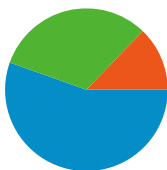

Traffic Sources Overview

- **Search Engines**
  8,883.00 (55.42%)
- **Direct Traffic**
  5,094.00 (31.78%)
- **Referring Sites**
  2,051.00 (12.80%)

Content Overview

Pages	Pageviews	% Pageviews
/	15,870	28.32%
/index.php/comite.html	2,251	4.02%
/index.php/ferramentas.html	2,047	3.65%
/index.php/planorecursoshidrico	1,671	2.98%
/index.php/aco.es.html	1,443	2.57%