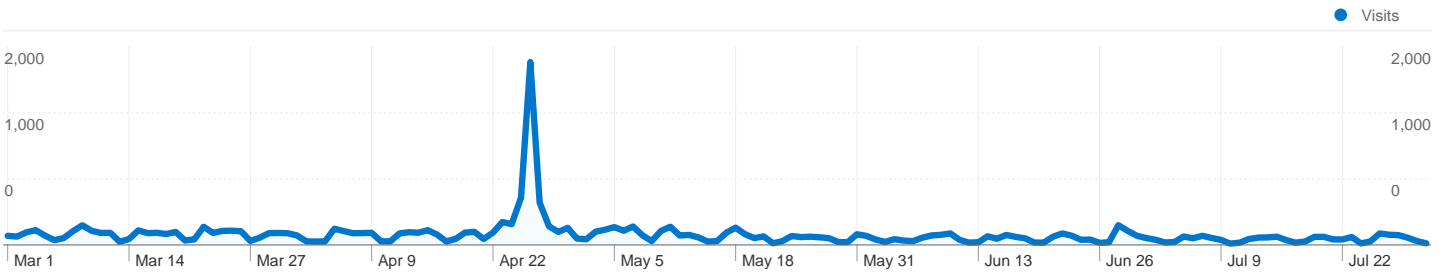

All traffic sources sent a total of 16,028 visits

- 31.78% Direct Traffic
- 12.80% Referring Sites
- 55.42% Search Engines

- Search Engines
  8,883.00 (55.42%)
- Direct Traffic
  5,094.00 (31.78%)
- Referring Sites
  2,051.00 (12.80%)

Top Traffic Sources

Sources	Visits	% visits	Keywords	Visits	% visits
google (organic)	8,286	51.70%	comite itajai	821	9.24%
(direct) ((none))	5,094	31.78%	comite do itajai	497	5.59%
bing (organic)	285	1.78%	projeto piava	376	4.23%
furb.br (referral)	276	1.72%	comiteitajai	225	2.53%
yahoo (organic)	184	1.15%	comite itajai alerta	220	2.48%