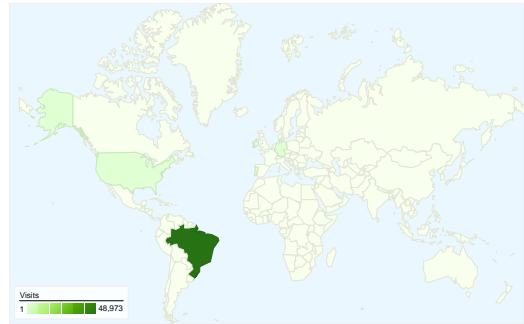

**Site Usage**

 **49,762** Visits

 **53.96%** Bounce Rate

 **157,498** Pageviews

 **00:02:55** Avg. Time on Site

 **3.17** Pages/Visit

 **56.45%** % New Visits

**Visitors Overview**

**Visitors**  
**28,143**

**Map Overlay**

**Traffic Sources Overview**

- **Search Engines**  
28,341.00 (56.95%)
- **Direct Traffic**  
15,865.00 (31.88%)
- **Referring Sites**  
5,556.00 (11.17%)

**Content Overview**

All traffic sources sent a total of 49,762 visits

- Search Engines**  
28,341.00 (56.95%)
- Direct Traffic**  
15,865.00 (31.88%)
- Referring Sites**  
5,556.00 (11.17%)

**49,762 visits came from 64 countries/territories**

Site Usage

Country/Territory	Visits	Pages/Visit	Avg. Time on Site	% New Visits	Bounce Rate
<b>Visits</b> <b>49,762</b> % of Site Total: 100.00%	<b>Pages/Visit</b> <b>3.17</b> Site Avg: 3.17 (0.00%)	<b>Avg. Time on Site</b> <b>00:02:55</b> Site Avg: 00:02:55 (0.00%)	<b>% New Visits</b> <b>56.48%</b> Site Avg: 56.45% (0.05%)	<b>Bounce Rate</b> <b>53.96%</b> Site Avg: 53.96% (0.00%)	
Brazil	48,973	3.18	00:02:56	55.98%	53.61%
Portugal	187	1.78	00:00:55	81.28%	74.87%
United States	174	1.76	00:00:41	93.10%	87.36%
Germany	64	1.69	00:00:58	95.31%	78.12%
Ireland	39	1.00	00:00:00	100.00%	100.00%
Japan	37	5.84	00:06:00	54.05%	40.54%
China	31	1.00	00:00:00	100.00%	100.00%
Mozambique	31	1.87	00:02:47	93.55%	74.19%
Canada	18	2.56	00:01:28	94.44%	72.22%