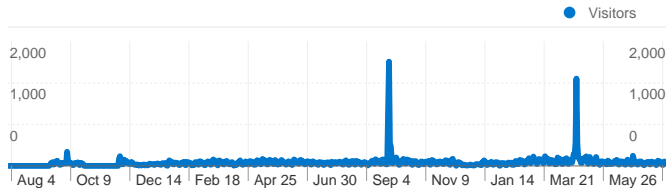

**Site Usage**

 **49,762** Visits

 **53.96%** Bounce Rate

 **157,498** Pageviews

 **00:02:55** Avg. Time on Site

 **3.17** Pages/Visit

 **56.45%** % New Visits

**Visitors Overview**

**Visitors**  
**28,143**

**Map Overlay**

**Traffic Sources Overview**

- **Search Engines**  
28,341.00 (56.95%)
- **Direct Traffic**  
15,865.00 (31.88%)
- **Referring Sites**  
5,556.00 (11.17%)

**Content Overview**

## Visitors Overview

**Visitors**  
**28,143**

## 28,143 people visited this site

**49,762 Visits**

**28,143 Absolute Unique Visitors**

**157,498 Pageviews**

**3.17 Average Pageviews**

**00:02:55 Time on Site**

**53.96% Bounce Rate**

**56.45% New Visits**