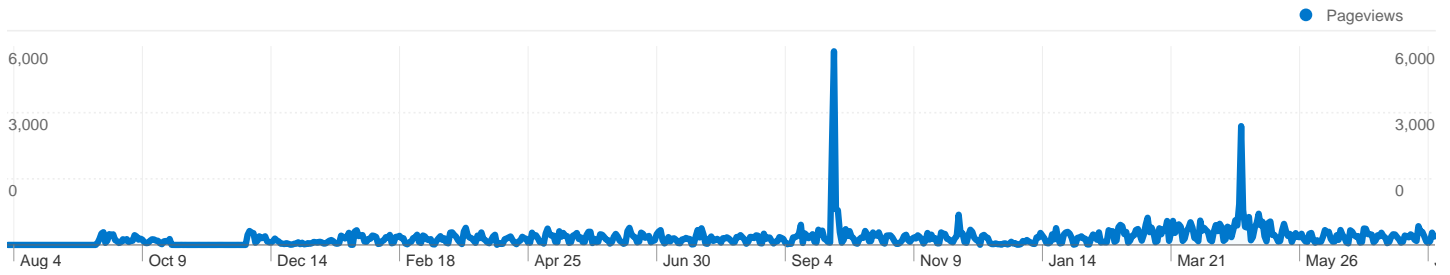

Pages on this site were viewed a total of 157,498 times

157,498 Pageviews

110,164 Unique Views

53.96% Bounce Rate

Top Content

Pages	Pageviews	% Pageviews
/hp/index.php	24,946	15.84%
/	20,269	12.87%
/hp/index.php?secao=1	5,828	3.70%
/hp/index.php?secao=5	5,565	3.53%
/hp/index.php?secao=112	3,178	2.02%