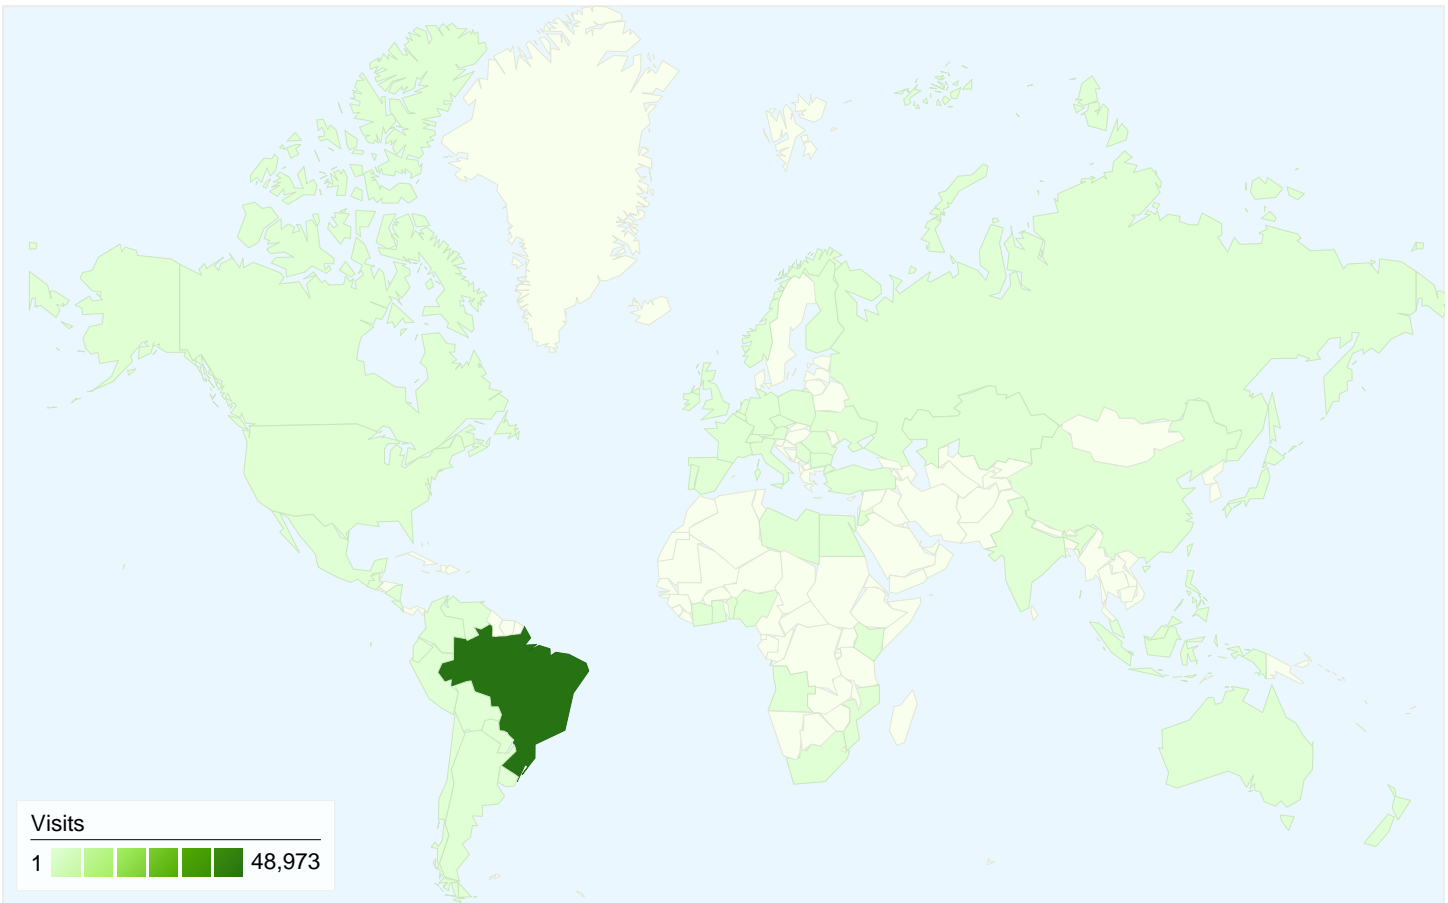

**Visitors**  
**28,143**

**Map Overlay**

**Traffic Sources Overview**

- **Search Engines**  
28,341.00 (56.95%)
- **Direct Traffic**  
15,865.00 (31.88%)
- **Referring Sites**  
5,556.00 (11.17%)

**Content Overview**

All traffic sources sent a total of 49,762 visits

- Search Engines**  
28,341.00 (56.95%)
- Direct Traffic**  
15,865.00 (31.88%)
- Referring Sites**  
5,556.00 (11.17%)

**28,143 people visited this site**

**49,762 Visits**

**28,143 Absolute Unique Visitors**

**157,498 Pageviews**

**3.17 Average Pageviews**

**00:02:55 Time on Site**

**53.96% Bounce Rate**

**56.45% New Visits**

**49,762 visits came from 64 countries/territories**

Site Usage

Country/Territory	Visits	Pages/Visit	Avg. Time on Site	% New Visits	Bounce Rate
<b>Visits</b> <b>49,762</b> % of Site Total: 100.00%	<b>Pages/Visit</b> <b>3.17</b> Site Avg: 3.17 (0.00%)	<b>Avg. Time on Site</b> <b>00:02:55</b> Site Avg: 00:02:55 (0.00%)	<b>% New Visits</b> <b>56.48%</b> Site Avg: 56.45% (0.05%)	<b>Bounce Rate</b> <b>53.96%</b> Site Avg: 53.96% (0.00%)	
Brazil	48,973	3.18	00:02:56	55.98%	53.61%
Portugal	187	1.78	00:00:55	81.28%	74.87%
United States	174	1.76	00:00:41	93.10%	87.36%
Germany	64	1.69	00:00:58	95.31%	78.12%
Ireland	39	1.00	00:00:00	100.00%	100.00%
Japan	37	5.84	00:06:00	54.05%	40.54%
China	31	1.00	00:00:00	100.00%	100.00%
Mozambique	31	1.87	00:02:47	93.55%	74.19%
Canada	18	2.56	00:01:28	94.44%	72.22%