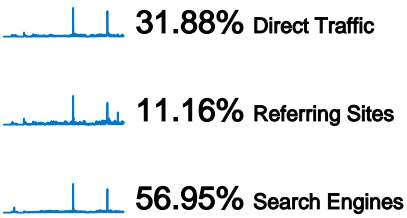

## Visitors Overview

**Visitors**  
**28,143**

## 28,143 people visited this site

**49,762 Visits**

**28,143 Absolute Unique Visitors**

**157,498 Pageviews**

**3.17 Average Pageviews**

**00:02:55 Time on Site**

**53.96% Bounce Rate**

**56.45% New Visits**

All traffic sources sent a total of 49,762 visits

- Search Engines**  
28,341.00 (56.95%)
- Direct Traffic**  
15,865.00 (31.88%)
- Referring Sites**  
5,556.00 (11.17%)