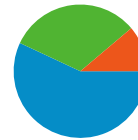

- **Search Engines**
  28,341.00 (56.95%)
- **Direct Traffic**
  15,865.00 (31.88%)
- **Referring Sites**
  5,556.00 (11.17%)

Top Traffic Sources

Sources	Visits	% visits	Keywords	Visits	% visits
google (organic)	26,498	53.25%	comite itajai	1,938	6.84%
(direct) ((none))	15,865	31.88%	comite do itajai	1,397	4.93%
bing (organic)	665	1.34%	projeto piava	1,304	4.60%
yahoo (organic)	520	1.04%	comiteitajai	619	2.18%
furb.br (referral)	375	0.75%	simone elisa mai	289	1.02%