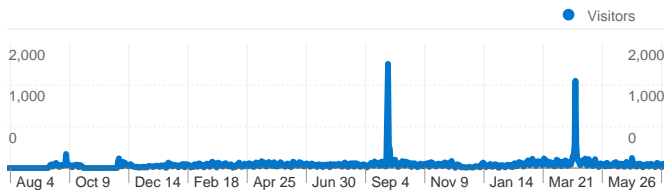

**Site Usage**

 **49,762** Visits

 **53.96%** Bounce Rate

 **157,498** Pageviews

 **00:02:55** Avg. Time on Site

 **3.17** Pages/Visit

 **56.45%** % New Visits

**Visitors Overview**

## Visitors Overview

**Visitors**  
**28,143**

## 28,143 people visited this site

**49,762 Visits**

**28,143 Absolute Unique Visitors**

**157,498 Pageviews**

**3.17 Average Pageviews**

**00:02:55 Time on Site**

**53.96% Bounce Rate**

**56.45% New Visits**

**28,143 people visited this site**

**49,762 Visits**

**28,143 Absolute Unique Visitors**

**157,498 Pageviews**

**3.17 Average Pageviews**

**00:02:55 Time on Site**

**53.96% Bounce Rate**

**56.45% New Visits**