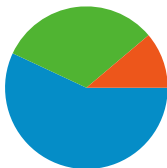

**Site Usage**

 **49,762** Visits

 **53.96%** Bounce Rate

 **157,498** Pageviews

 **00:02:55** Avg. Time on Site

 **3.17** Pages/Visit

 **56.45%** % New Visits

**Visitors Overview**

**Visitors**  
**28,143**

**Map Overlay**

**Traffic Sources Overview**

- **Search Engines**  
28,341.00 (56.95%)
- **Direct Traffic**  
15,865.00 (31.88%)
- **Referring Sites**  
5,556.00 (11.17%)

**Content Overview**

All traffic sources sent a total of 49,762 visits

- Search Engines**  
28,341.00 (56.95%)
- Direct Traffic**  
15,865.00 (31.88%)
- Referring Sites**  
5,556.00 (11.17%)

**49,762 visits came from 64 countries/territories**

Site Usage

Country/Territory	Visits	Pages/Visit	Avg. Time on Site	% New Visits	Bounce Rate
<b>Visits</b> <b>49,762</b> % of Site Total: 100.00%	<b>Pages/Visit</b> <b>3.17</b> Site Avg: 3.17 (0.00%)	<b>Avg. Time on Site</b> <b>00:02:55</b> Site Avg: 00:02:55 (0.00%)	<b>% New Visits</b> <b>56.48%</b> Site Avg: 56.45% (0.05%)	<b>Bounce Rate</b> <b>53.96%</b> Site Avg: 53.96% (0.00%)	
Brazil	48,973	3.18	00:02:56	55.98%	53.61%
Portugal	187	1.78	00:00:55	81.28%	74.87%
United States	174	1.76	00:00:41	93.10%	87.36%
Germany	64	1.69	00:00:58	95.31%	78.12%
Ireland	39	1.00	00:00:00	100.00%	100.00%
Japan	37	5.84	00:06:00	54.05%	40.54%
China	31	1.00	00:00:00	100.00%	100.00%
Mozambique	31	1.87	00:02:47	93.55%	74.19%
Canada	18	2.56	00:01:28	94.44%	72.22%