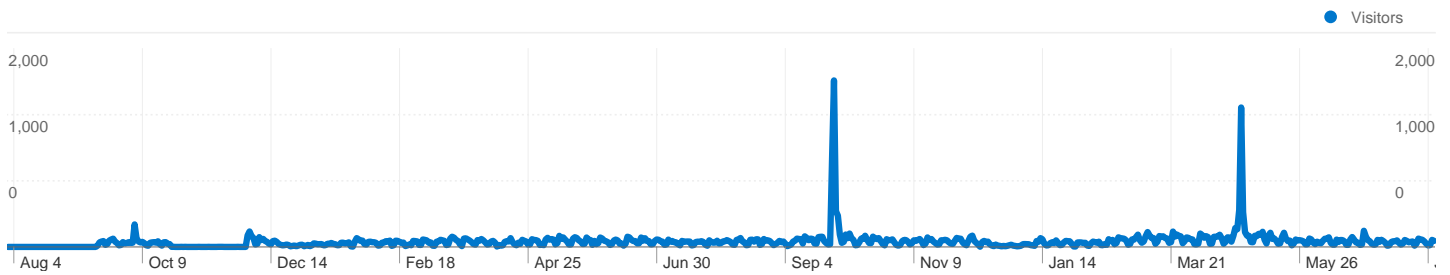

**Site Usage**

 **49,762** Visits

 **53.96%** Bounce Rate

 **157,498** Pageviews

 **00:02:55** Avg. Time on Site

 **3.17** Pages/Visit

 **56.45%** % New Visits

**Visitors Overview**

## Visitors Overview

**Visitors**  
**28,143**

## 28,143 people visited this site

**49,762 Visits**

**28,143 Absolute Unique Visitors**

**157,498 Pageviews**

**3.17 Average Pageviews**

**00:02:55 Time on Site**

**53.96% Bounce Rate**

**56.45% New Visits**

**28,143 people visited this site**

**49,762 Visits**

**28,143 Absolute Unique Visitors**

**157,498 Pageviews**

**3.17 Average Pageviews**

**00:02:55 Time on Site**

**53.96% Bounce Rate**

**56.45% New Visits**