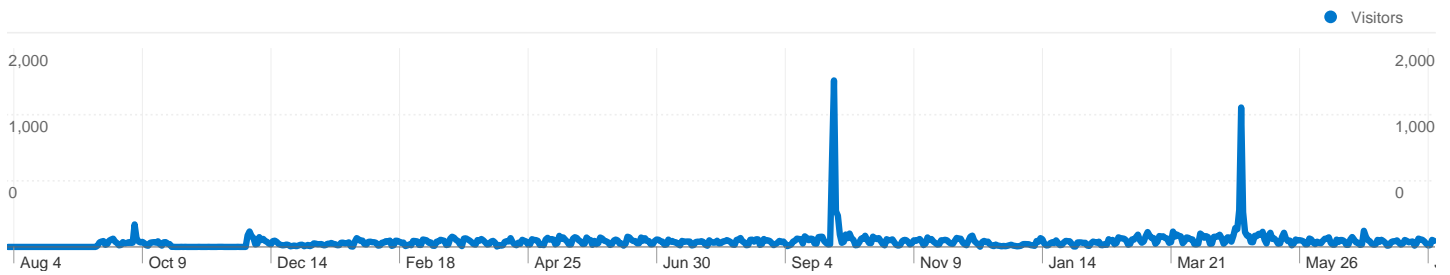

## Visitors Overview

**Visitors**  
**28,143**

## 28,143 people visited this site

**49,762 Visits**

**28,143 Absolute Unique Visitors**

**157,498 Pageviews**

**3.17 Average Pageviews**

**00:02:55 Time on Site**

**53.96% Bounce Rate**

**56.45% New Visits**

All traffic sources sent a total of 49,762 visits

- Search Engines**  
28,341.00 (56.95%)
- Direct Traffic**  
15,865.00 (31.88%)
- Referring Sites**  
5,556.00 (11.17%)

**28,143 people visited this site**

**49,762 Visits**

**28,143 Absolute Unique Visitors**

**157,498 Pageviews**

**3.17 Average Pageviews**

**00:02:55 Time on Site**

**53.96% Bounce Rate**

**56.45% New Visits**