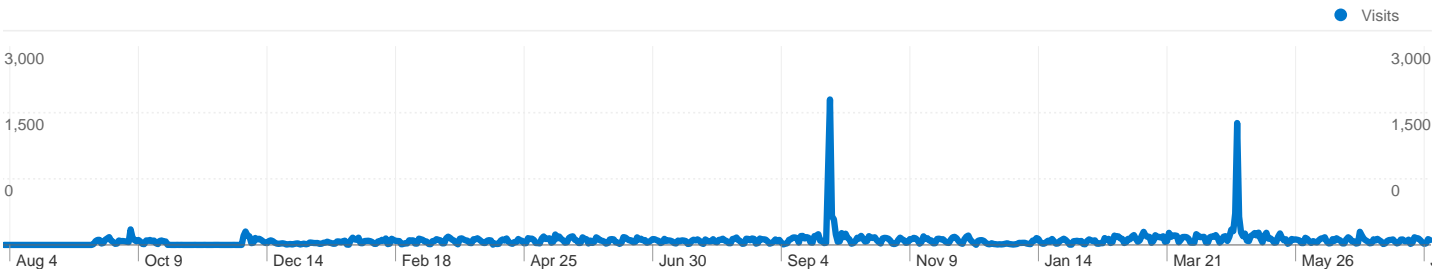

## Visitors Overview

**Visitors**  
**28,143**

## 28,143 people visited this site

**49,762 Visits**

**28,143 Absolute Unique Visitors**

**157,498 Pageviews**

**3.17 Average Pageviews**

**00:02:55 Time on Site**

**53.96% Bounce Rate**

**56.45% New Visits**

All traffic sources sent a total of 49,762 visits

- Search Engines**  
28,341.00 (56.95%)
- Direct Traffic**  
15,865.00 (31.88%)
- Referring Sites**  
5,556.00 (11.17%)