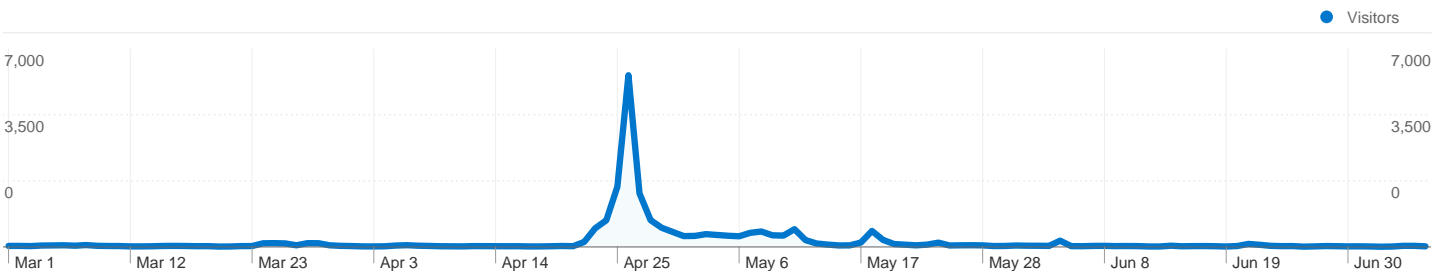

Site Usage

37,257 Visits

75.84% Bounce Rate

59,734 Pageviews

00:02:52 Avg. Time on Site

1.60 Pages/Visit

41.82% % New Visits

Visitors Overview

Visitors
16,251

Map Overlay

Traffic Sources Overview

- **Direct Traffic**
20,765.00 (55.73%)
- **Referring Sites**
10,864.00 (29.16%)
- **Search Engines**
5,628.00 (15.11%)

Content Overview

Pages	Pageviews	% Pageviews
/alerta/	48,912	81.88%
/alerta/index.php?option=com_	1,937	3.24%
/alerta/index.php?option=com_	1,590	2.66%
/alerta/index.php?option=com_	1,532	2.56%
/alerta/index.php?option=com_	1,353	2.27%

16,251 people visited this site

37,257 Visits

16,251 Absolute Unique Visitors

59,734 Pageviews

1.60 Average Pageviews

00:02:52 Time on Site

75.84% Bounce Rate

41.82% New Visits

37,257 visits came from 38 countries/territories

Site Usage

Country/Territory	Visits	Pages/Visit	Avg. Time on Site	% New Visits	Bounce Rate
Visits 37,257 % of Site Total: 100.00%	Pages/Visit 1.60 Site Avg: 1.60 (0.00%)	Avg. Time on Site 00:02:52 Site Avg: 00:02:52 (0.00%)	% New Visits 41.88% Site Avg: 41.82% (0.15%)	Bounce Rate 75.84% Site Avg: 75.84% (0.00%)	
Brazil	33,494	1.67	00:03:11	35.55%	73.27%
United States	2,628	1.01	00:00:02	99.28%	99.54%
Canada	133	1.03	00:00:02	99.25%	97.74%
United Kingdom	111	1.00	00:00:00	98.20%	100.00%
Germany	103	1.19	00:00:08	98.06%	94.17%
Japan	79	1.00	00:00:00	100.00%	100.00%
Spain	63	1.10	00:00:35	84.13%	95.24%
Australia	51	1.00	00:00:00	100.00%	100.00%
Portugal	49	1.02	00:00:01	95.92%	97.96%