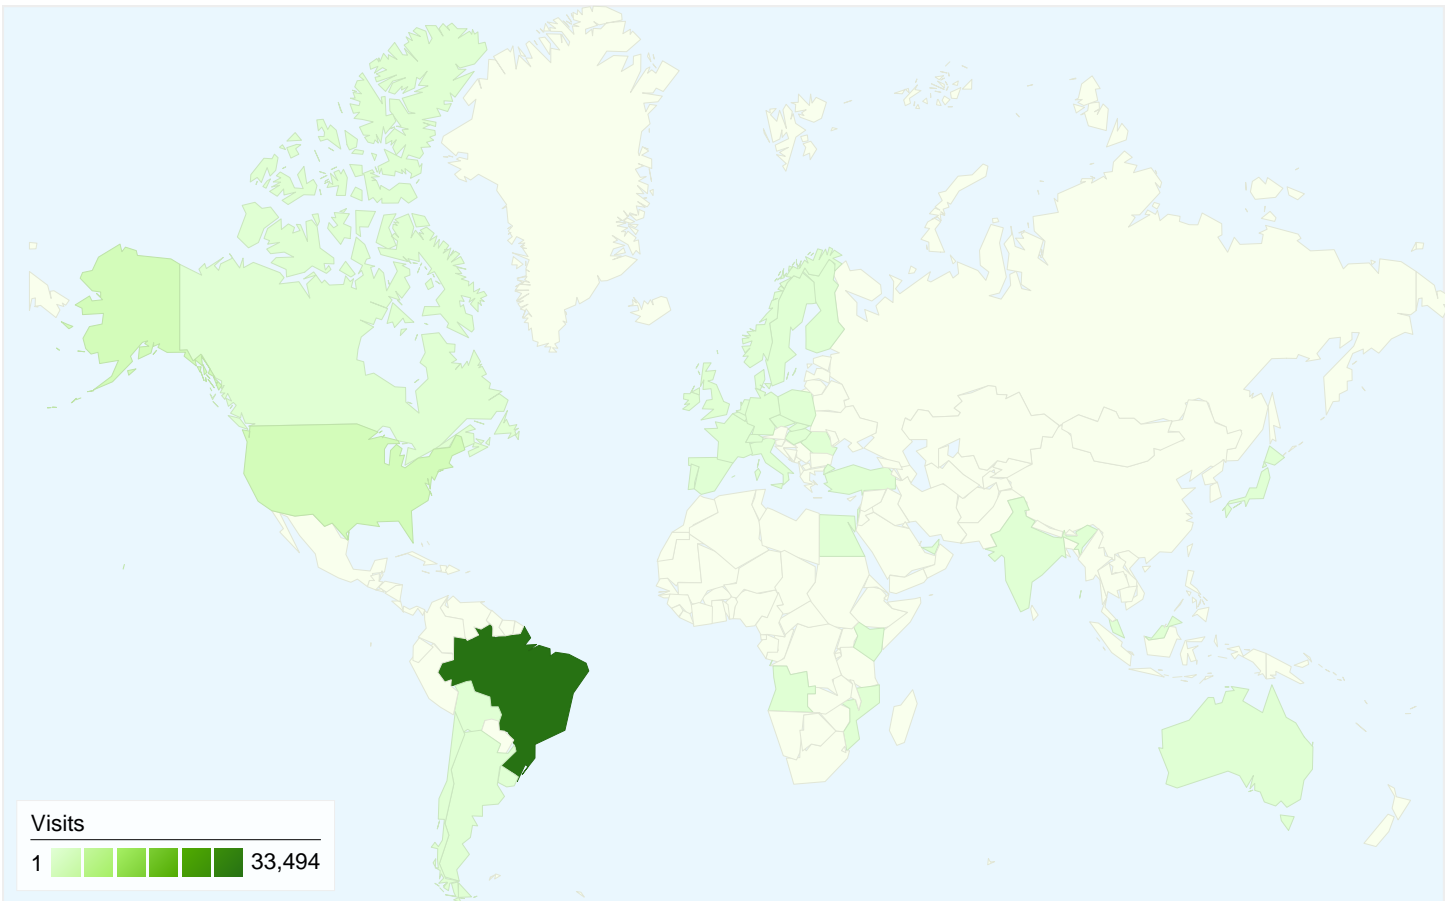

Visitors
16,251

Map Overlay

Traffic Sources Overview

- **Direct Traffic**
20,765.00 (55.73%)
- **Referring Sites**
10,864.00 (29.16%)
- **Search Engines**
5,628.00 (15.11%)

Content Overview

Pages	Pageviews	% Pageviews
/alerta/	48,912	81.88%
/alerta/index.php?option=com_	1,937	3.24%
/alerta/index.php?option=com_	1,590	2.66%
/alerta/index.php?option=com_	1,532	2.56%
/alerta/index.php?option=com_	1,353	2.27%

All traffic sources sent a total of 37,257 visits

-  55.73% Direct Traffic
-  29.16% Referring Sites
-  15.11% Search Engines

- Direct Traffic
20,765.00 (55.73%)
- Referring Sites
10,864.00 (29.16%)
- Search Engines
5,628.00 (15.11%)

Pages on this site were viewed a total of 59,734 times

59,734 Pageviews

45,095 Unique Views

75.84% Bounce Rate

Top Content

Pages	Pageviews	% Pageviews
/alerta/	48,912	81.88%
/alerta/index.php?option=com_content&view=category&layout=blo	1,937	3.24%
/alerta/index.php?option=com_content&view=category&id=7&Item	1,590	2.66%
/alerta/index.php?option=com_content&view=article&id=4&Itemid	1,532	2.56%
/alerta/index.php?option=com_wrapper&view=wrapper&Itemid=1	1,353	2.27%

37,257 visits came from 38 countries/territories

Site Usage

Country/Territory	Visits	Pages/Visit	Avg. Time on Site	% New Visits	Bounce Rate
Visits 37,257 % of Site Total: 100.00%	Pages/Visit 1.60 Site Avg: 1.60 (0.00%)	Avg. Time on Site 00:02:52 Site Avg: 00:02:52 (0.00%)	% New Visits 41.88% Site Avg: 41.82% (0.15%)	Bounce Rate 75.84% Site Avg: 75.84% (0.00%)	
Brazil	33,494	1.67	00:03:11	35.55%	73.27%
United States	2,628	1.01	00:00:02	99.28%	99.54%
Canada	133	1.03	00:00:02	99.25%	97.74%
United Kingdom	111	1.00	00:00:00	98.20%	100.00%
Germany	103	1.19	00:00:08	98.06%	94.17%
Japan	79	1.00	00:00:00	100.00%	100.00%
Spain	63	1.10	00:00:35	84.13%	95.24%
Australia	51	1.00	00:00:00	100.00%	100.00%
Portugal	49	1.02	00:00:01	95.92%	97.96%