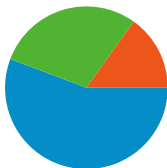

Traffic Sources Overview

- **Direct Traffic**
  20,765.00 (55.73%)
- **Referring Sites**
  10,864.00 (29.16%)
- **Search Engines**
  5,628.00 (15.11%)

Content Overview

Pages	Pageviews	% Pageviews
/alerta/	48,912	81.88%
/alerta/index.php?option=com_	1,937	3.24%
/alerta/index.php?option=com_	1,590	2.66%
/alerta/index.php?option=com_	1,532	2.56%
/alerta/index.php?option=com_	1,353	2.27%