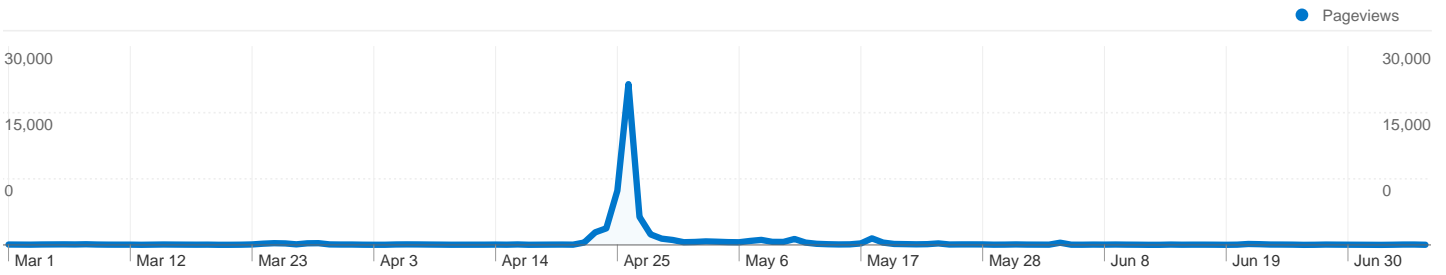

Pages on this site were viewed a total of 59,734 times

59,734 Pageviews

45,095 Unique Views

75.84% Bounce Rate

Top Content

Pages	Pageviews	% Pageviews
/alerta/	48,912	81.88%
/alerta/index.php?option=com_content&view=category&layout=blo	1,937	3.24%
/alerta/index.php?option=com_content&view=category&id=7&Item	1,590	2.66%
/alerta/index.php?option=com_content&view=article&id=4&Itemid	1,532	2.56%
/alerta/index.php?option=com_wrapper&view=wrapper&Itemid=1	1,353	2.27%