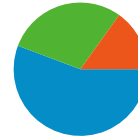

Technical Profile

Browser	Visits	% visits
Internet Explorer	25,943	69.63%
Firefox	7,324	19.66%
Chrome	3,114	8.36%
Safari	640	1.72%
Opera	159	0.43%

Connection Speed	Visits	% visits
Unknown	20,749	55.69%
DSL	13,169	35.35%
T1	2,340	6.28%
Dialup	600	1.61%
Cable	394	1.06%

All traffic sources sent a total of 37,257 visits

-  55.73% Direct Traffic
-  29.16% Referring Sites
-  15.11% Search Engines

- Direct Traffic
20,765.00 (55.73%)
- Referring Sites
10,864.00 (29.16%)
- Search Engines
5,628.00 (15.11%)