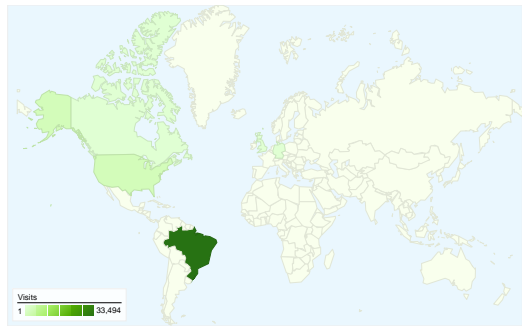

Site Usage

37,257 Visits

75.84% Bounce Rate

59,734 Pageviews

00:02:52 Avg. Time on Site

1.60 Pages/Visit

41.82% % New Visits

Visitors Overview

Visitors
16,251

Map Overlay

Traffic Sources Overview

- **Direct Traffic**
20,765.00 (55.73%)
- **Referring Sites**
10,864.00 (29.16%)
- **Search Engines**
5,628.00 (15.11%)

Content Overview

Pages	Pageviews	% Pageviews
/alerta/	48,912	81.88%
/alerta/index.php?option=com_	1,937	3.24%
/alerta/index.php?option=com_	1,590	2.66%
/alerta/index.php?option=com_	1,532	2.56%
/alerta/index.php?option=com_	1,353	2.27%

All traffic sources sent a total of 37,257 visits

-  55.73% Direct Traffic
-  29.16% Referring Sites
-  15.11% Search Engines

- Direct Traffic
20,765.00 (55.73%)
- Referring Sites
10,864.00 (29.16%)
- Search Engines
5,628.00 (15.11%)

37,257 visits came from 38 countries/territories

Site Usage

Country/Territory	Visits	Pages/Visit	Avg. Time on Site	% New Visits	Bounce Rate
Visits 37,257 % of Site Total: 100.00%	Pages/Visit 1.60 Site Avg: 1.60 (0.00%)	Avg. Time on Site 00:02:52 Site Avg: 00:02:52 (0.00%)	% New Visits 41.88% Site Avg: 41.82% (0.15%)	Bounce Rate 75.84% Site Avg: 75.84% (0.00%)	
Brazil	33,494	1.67	00:03:11	35.55%	73.27%
United States	2,628	1.01	00:00:02	99.28%	99.54%
Canada	133	1.03	00:00:02	99.25%	97.74%
United Kingdom	111	1.00	00:00:00	98.20%	100.00%
Germany	103	1.19	00:00:08	98.06%	94.17%
Japan	79	1.00	00:00:00	100.00%	100.00%
Spain	63	1.10	00:00:35	84.13%	95.24%
Australia	51	1.00	00:00:00	100.00%	100.00%
Portugal	49	1.02	00:00:01	95.92%	97.96%