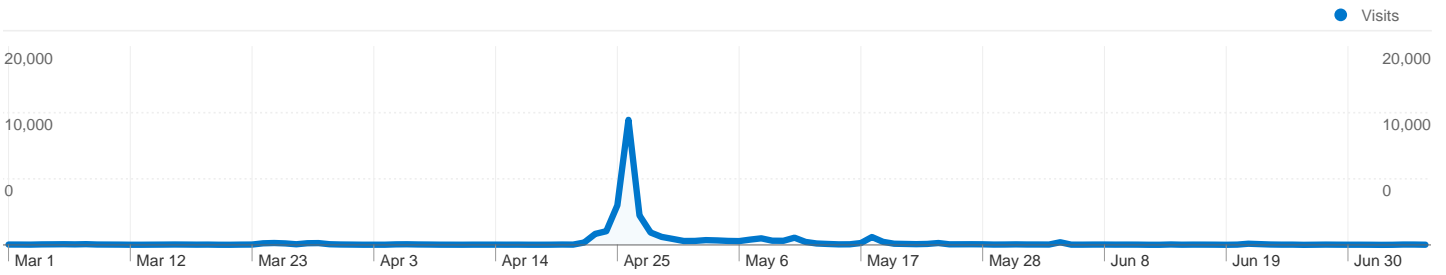

All traffic sources sent a total of 37,257 visits

- 55.73% Direct Traffic
- 29.16% Referring Sites
- 15.11% Search Engines

- Direct Traffic
  20,765.00 (55.73%)
- Referring Sites
  10,864.00 (29.16%)
- Search Engines
  5,628.00 (15.11%)

Top Traffic Sources

Sources	Visits	% visits	Keywords	Visits	% visits
(direct) ((none))	20,765	55.73%	comite itajai	467	8.30%
furb.br (referral)	7,710	20.69%	comite itajai alerta	460	8.17%
google (organic)	5,240	14.06%	comiteitajai	314	5.58%
arcadenoe.ning.com (referral)	469	1.26%	comite do itajai	291	5.17%
indaial.com.br (referral)	466	1.25%	sistema de alerta da bacia do	132	2.35%