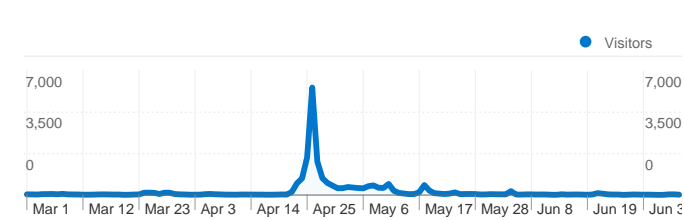

Site Usage

37,257 Visits

75.84% Bounce Rate

59,734 Pageviews

00:02:52 Avg. Time on Site

1.60 Pages/Visit

41.82% % New Visits

Visitors Overview

Visitors
16,251

Map Overlay

Traffic Sources Overview

- **Direct Traffic**
20,765.00 (55.73%)
- **Referring Sites**
10,864.00 (29.16%)
- **Search Engines**
5,628.00 (15.11%)

Content Overview

Pages	Pageviews	% Pageviews
/alerta/	48,912	81.88%
/alerta/index.php?option=com_	1,937	3.24%
/alerta/index.php?option=com_	1,590	2.66%
/alerta/index.php?option=com_	1,532	2.56%
/alerta/index.php?option=com_	1,353	2.27%

16,251 people visited this site

37,257 Visits

16,251 Absolute Unique Visitors

59,734 Pageviews

1.60 Average Pageviews

00:02:52 Time on Site

75.84% Bounce Rate

41.82% New Visits

37,257 visits came from 38 countries/territories

Site Usage

Country/Territory	Visits	Pages/Visit	Avg. Time on Site	% New Visits	Bounce Rate
Visits 37,257 % of Site Total: 100.00%	Pages/Visit 1.60 Site Avg: 1.60 (0.00%)	Avg. Time on Site 00:02:52 Site Avg: 00:02:52 (0.00%)	% New Visits 41.88% Site Avg: 41.82% (0.15%)	Bounce Rate 75.84% Site Avg: 75.84% (0.00%)	
Brazil	33,494	1.67	00:03:11	35.55%	73.27%
United States	2,628	1.01	00:00:02	99.28%	99.54%
Canada	133	1.03	00:00:02	99.25%	97.74%
United Kingdom	111	1.00	00:00:00	98.20%	100.00%
Germany	103	1.19	00:00:08	98.06%	94.17%
Japan	79	1.00	00:00:00	100.00%	100.00%
Spain	63	1.10	00:00:35	84.13%	95.24%
Australia	51	1.00	00:00:00	100.00%	100.00%
Portugal	49	1.02	00:00:01	95.92%	97.96%